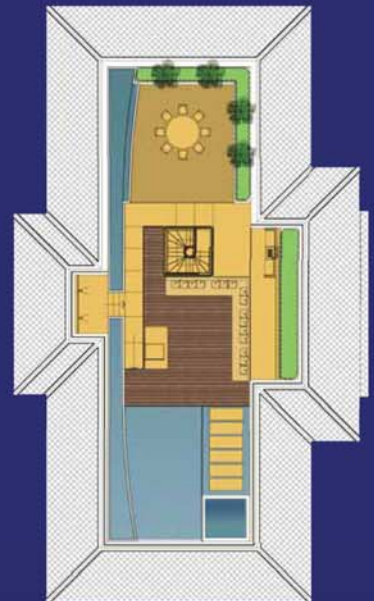

TRIPLEX PENTHOUSE

World's first Waterfront Penthouse with Private Yacht Garage in Phuket

1st Floor

4th Floor

Roof Terrace

TRIPLEX PENTHOUSE

3 Levels

Private Yacht Garage

Private Yacht Lounge with Home Theater room, Bar, Waterfall Jacuzzi and Hydro-Therapy area

Roof terrace infinity edge pool, in-pool Jacuzzi, Sunken Dining Deck, Lounge area and Day-Bed Cabana

4 Bedrooms, 4 Bathrooms

Private-access Elevator direct to Apartment and Yacht Lounge

Building: C

Levels: 1st + 4th + Roof Pool and Garden

Availability: 1 unit only

Area: 831 sq m (8,944 sq feet)

ROYAL PHUKET MARINA

www.royalphuketmarina.com