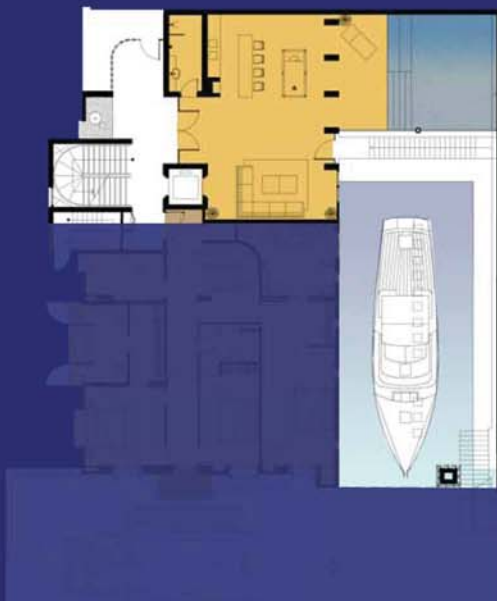

TRIPLEX PENTHOUSE

World's first Waterfront Penthouse with Private Yacht Garage in Phuket

1st Floor

4th Floor

Roof Terrace

TRIPLEX PENTHOUSE

3 Levels

Private Yacht Garage

Private Yacht Lounge with Home Theater room, Bar, Waterfall Jacuzzi and Hydro-Therapy area

Roof terrace infinity edge pool, in-pool Jacuzzi, Sunken Dining Deck, Lounge area and Day-Bed Cabana

4 Bedrooms, 4 Bathrooms

Private-access Elevator direct to Apartment and Yacht Lounge

Building: C

Levels: 1st + 4th + Roof Pool and Garden

Availability: 1 unit only

Area: 831 sq m (8,944 sq feet)

ROYAL PHUKET MARINA

www.royalphuketmarina.com